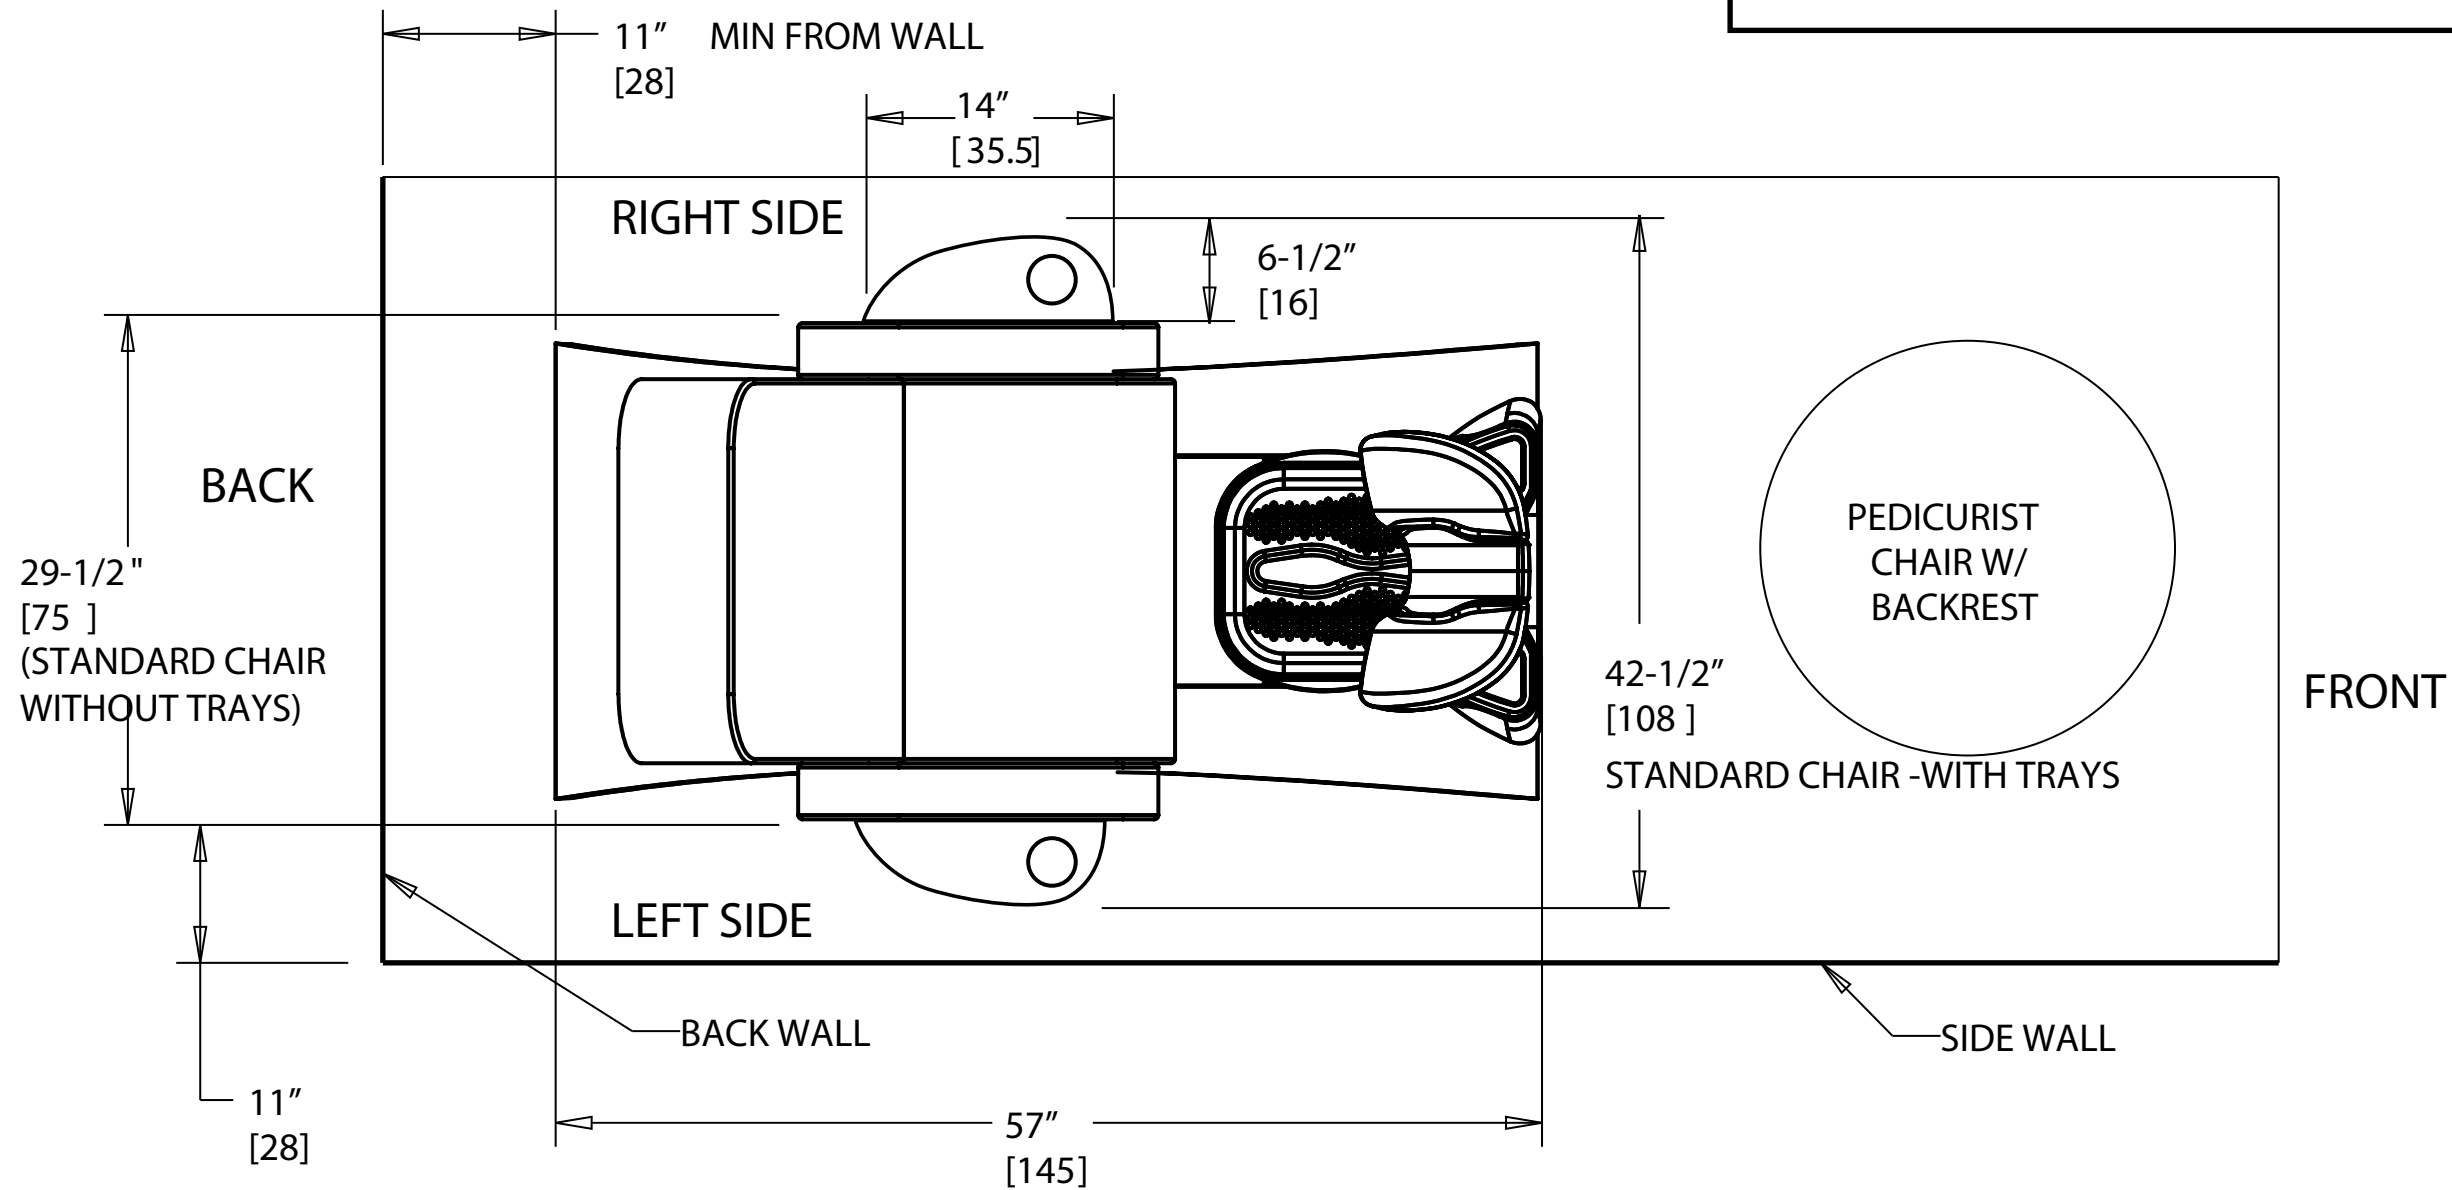

VERY IMPORTANT

The Plus Chair always has manicure trays. The Standard Simplicity has optional manicure trays. (See Installation Drawing #1-Standard Simplicity) Please contact Continuum Footspas for additional information. (877.255.3030)

INSTALLATION DRAWING #1 - "SIMPLICITY"

(MARCH, 2012)

LEGEND:
UPPER DIMENSIONS ARE IN INCHES
LOWER DIMENSIONS { } ARE IN CENTIMETERS

CONTINUUM FOOTSPAS
MODEL: SIMPLICITY™
PH - 877-255-3030
WWW.CONTINUUMFOOTSPAS.COM